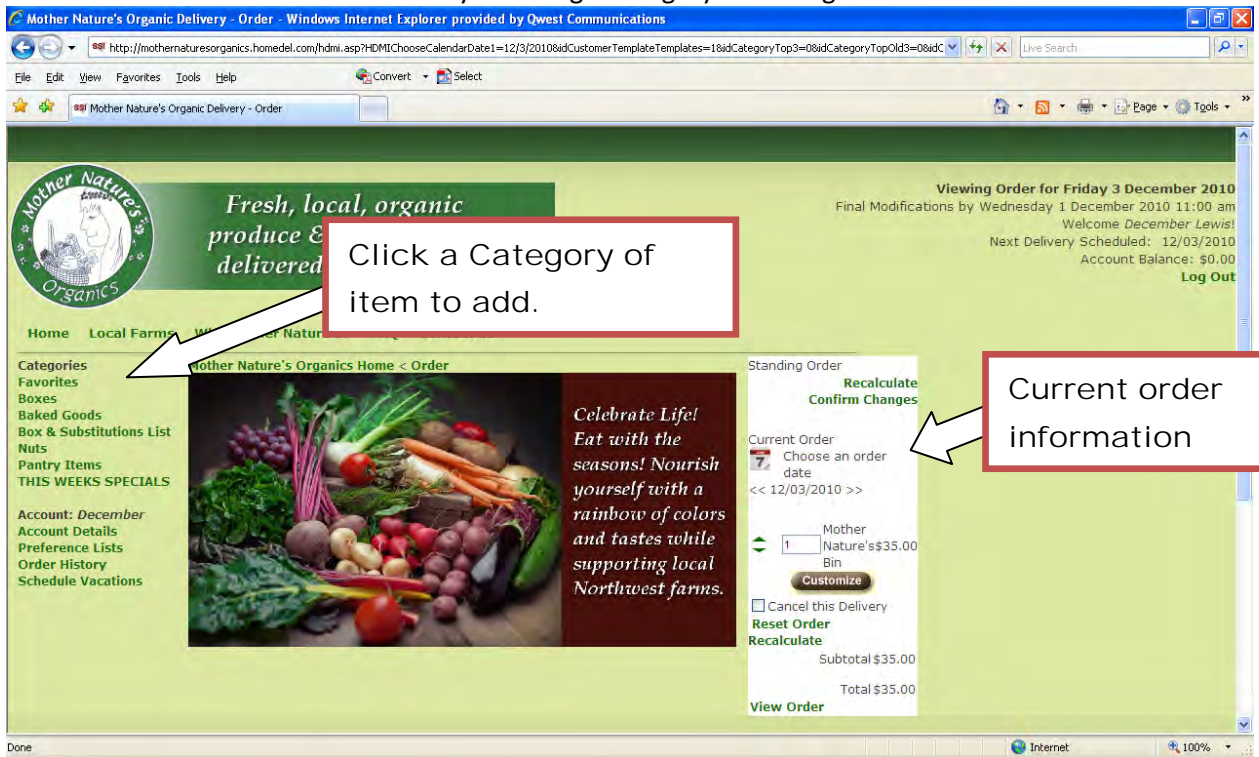

How to Add Items to your Order

Log into your account by clicking "login here" and then entering your email and password in the top right corner of the screen.

This will take you to your new order Home Page
You can browse items and add them by selecting a category on the right.

For example. I selected "box and Substitutions list". To add the item to your order, enter a quantity and press ENTER

Mother Nature's Organic Delivery - Order - Windows Internet Explorer provided by Qwest Communications